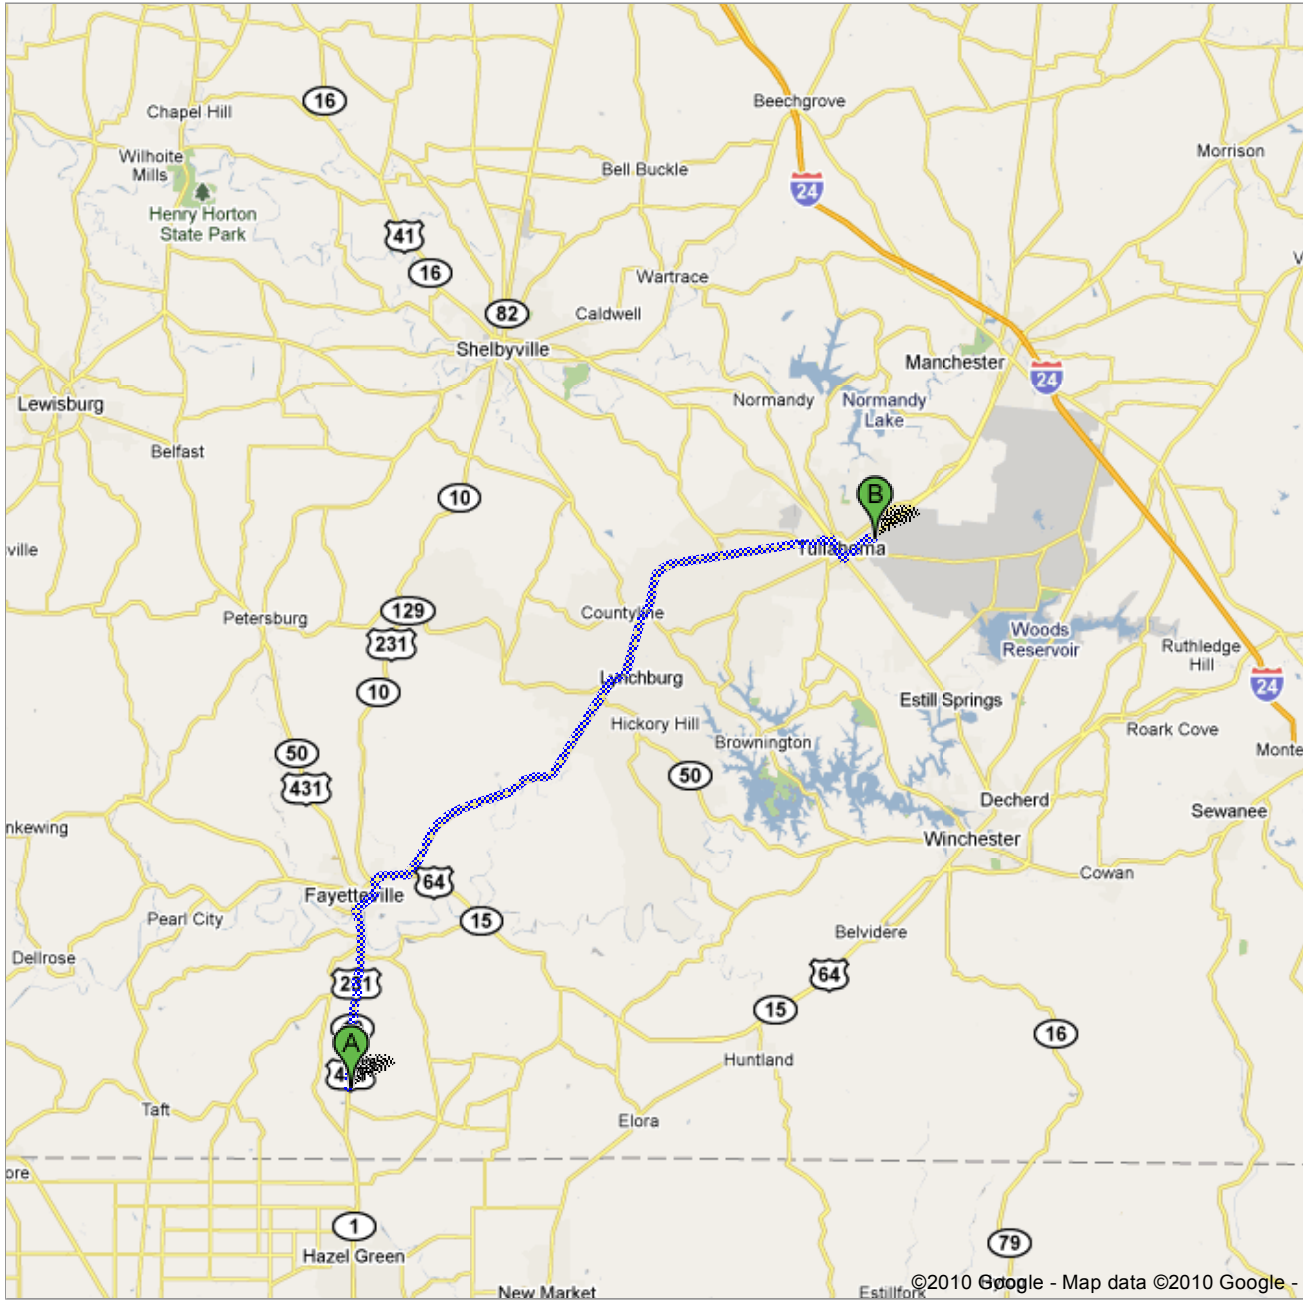

Directions to Waggoner Memorial Park
Waggoner Memorial Park, Tullahoma, Tennessee
37388, United States, 37388
38.3 mi – about 54 mins

Save trees. Go green!
Download Google Maps on your phone at google.com/gmm

 3046 Huntsville Hwy, Fayetteville, TN 37334

- | | | |
|--|---|-----------------------------|
|  | 1. Head north on Huntsville Hwy/TN-10 N/US-231 N/US-431 N toward Hilldale Rd
About 8 mins | go 7.6 mi
total 7.6 mi |
|  | 2. Turn right at Thornton Taylor Pkwy/US-64 Bypass E
About 2 mins | go 1.6 mi
total 9.2 mi |
|  | 3. Turn right at TN-15 E/TN-50 E/US-64 E
About 2 mins | go 1.5 mi
total 10.7 mi |
|  | 4. Turn left at Lynchburg Hwy/TN-50 E
Continue to follow TN-50 E
About 14 mins | go 11.3 mi
total 22.0 mi |
|  | 5. Continue onto TN-55 E
About 22 mins | go 13.8 mi
total 35.8 mi |
|  | 6. Turn right at N Jackson St
About 2 mins | go 1.0 mi
total 36.8 mi |
|  | 7. Turn left at W Carroll St
About 3 mins | go 1.3 mi
total 38.1 mi |
|  | 8. Turn right
Destination will be on the left | go 0.2 mi
total 38.3 mi |

 Waggoner Memorial Park
Waggoner Memorial Park, Tullahoma, Tennessee 37388, United States, 37388

These directions are for planning purposes only. You may find that construction projects, traffic, weather, or other events may cause conditions to differ from the map results, and you should plan your route accordingly. You must obey all signs or notices regarding your route.

Map data ©2010 Google

Directions weren't right? Please find your route on maps.google.com and click "Report a problem" at the bottom left.